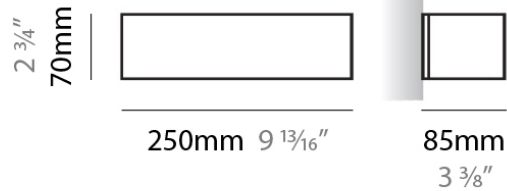

TOY SURFACE

D83139

GENERAL

Series: Toy _____
Brand: Panzeri _____
Division: Design _____
Mounting Type: Surface _____
Mounting Location: Wall _____
Subcategory: Ambient _____

PHYSICAL

Shape: Rectangle _____
Length (mm): 250 _____
Length (in): 9 ⁷/₈ _____
Height (mm): 70 _____
Height (in): 2 ³/₄ _____
Extension (mm): 85 _____
Extension (in): 3 ¹/₄ _____
Light Distribution: Direct / Indirect _____
Weight (kg): 0.9 _____
Weight (lbs): 2 _____
Diffuser: Frost White Glass _____
Fixture Finish: SST _____
Fixture Material: Metal _____

ELECTRICAL

Number of Lamps: 1 _____
Lamp Type: CFL _____
Bulb Included: Bulb Not Included _____
Total Output Wattage (W): 26 _____
Max. Wattage Per Lamp (W): 26 _____
Lamp Base: GX24-q3 _____
Driver Included: Yes _____
Driver Type: Ballast - 120Vac - Non-dimming _____
Input Voltage (V): 120 _____

LED

OPTICAL

RATINGS AND CERTIFICATIONS

Certified By: CSA Certified to UL and CSA Standards _____
IP rating: IP40 _____