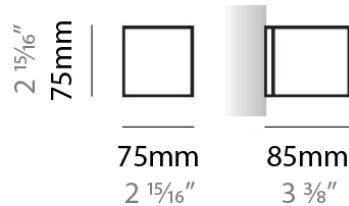

PROJECT	
TYPE	
NOTES	
QUANTITY	
DATE	

TOY SURFACE

D83147-MSS

GENERAL

Series: Toy
Brand: Panzeri
Division: Design
Mounting Type: Surface
Mounting Location: Wall

PHYSICAL

Shape: Square
Length (mm): 75
Length (in): 2 ¹⁵/₁₆
Height (mm): 75
Height (in): 2 ¹⁵/₁₆
Extension (mm): 85
Extension (in): 3 ³/₈
Light Distribution: Direct / Indirect
Weight (kg): 0.6
Weight (lbs): 1
Diffuser: Frost White Glass
Fixture Material: Metal

ELECTRICAL

Number of Lamps: 1
Lamp Type: LED Retrofit / Halogen
Bulb Included: Bulb Not Included
Total Output Wattage (W): 3 / 35
Max. Wattage Per Lamp (W): 3 / 35
Lamp Base: G9
Input Voltage (V): 120

LED

Nominal Lumen (lm): 650

OPTICAL

RATINGS AND CERTIFICATIONS

Certified By: CSA Certified to UL and CSA Standards
IP rating: IP20