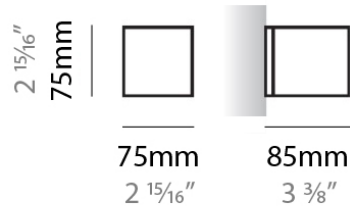

PROJECT
TYPE
NOTES
QUANTITY
DATE

TOY SURFACE

D83147-WHI

GENERAL

Series: Toy
Brand: Panzeri
Division: Design
Mounting Type: Surface
Mounting Location: Wall

PHYSICAL

Shape: Square
Length (mm): 75
Length (in): 2 ¹⁵/₁₆
Height (mm): 75
Height (in): 2 ¹⁵/₁₆
Extension (mm): 85
Extension (in): 3 ³/₈
Light Distribution: Direct / Indirect
Weight (kg): 0.6
Weight (lbs): 1
Diffuser: Frost White Glass
Fixture Material: Metal

ELECTRICAL

Number of Lamps: 1
Lamp Type: LED Retrofit / Halogen
Bulb Included: Bulb Not Included
Total Output Wattage (W): 3 / 35
Max. Wattage Per Lamp (W): 3 / 35
Lamp Base: G9
Input Voltage (V): 120

LED

OPTICAL

RATINGS AND CERTIFICATIONS

Certified By: CSA Certified to UL and CSA Standards
IP rating: IP20